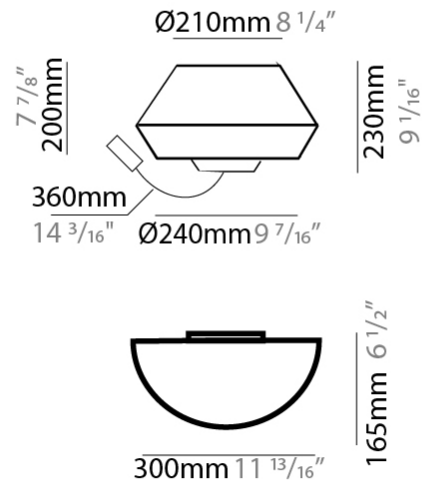

1. To build a product code in our configurator select the specify button on the base model # product page
2. To build a manual product code on this datasheet choose from the options listed below in blue font and add the suffix to the base model #

GENERAL

Series: Banyo
Brand: Ole
Division: Design
Mounting Type: Surface
Mounting Location: Wall
Subcategory: On/Off Switch

PHYSICAL

Shape: Round
Width (mm): 300
Width (in): 11 ¹³/₁₆
Height (mm): 230
Depth (mm): 300
Height (in): 9 ¹/₁₆
Extension (mm): 165
Extension (in): 6 ¹/₂
Light Distribution: Direct / Indirect
Weight (kg): 1.2
Weight (lbs): 2.6
Diffuser: Satin Glass
Fixture Finish: [BEI](#) / [BLK](#) / [BLU](#) / [COG](#) / [DGN](#) / [GRY](#) / [MRN](#) / [MOC](#) / [MUS](#) / [OLV](#) / [SIL](#) / [STN](#) / [TER](#) / [WHI](#)
Holder Finish: [MWH](#) / [MBK](#)
Accent Finish: Black (except for White Cord)
Fixture Material: Fabric Cord / Metal

ELECTRICAL

Number of Lamps: 1
Lamp Type: LED + LED Retrofit
Input Wattage (W): 3 (LED)
Bulb Included: Bulb Not Included
Max. Wattage Per Lamp (W): 15
Lamp Base: E26
Dimming: Non-Dimmable
Driver Included: Yes
Driver Location: Integrated
Driver Type: Constant Current 500mA
Driver Class: Class 2
Input Voltage (V): 120
Constant Current (MA): 500
Upon Request: GU24

LED

Number of LEDs: 1
Color Temperature (°K): 4000
Max. Delivered Lumen (lm): 180
CRI: >80 CRI
Lamp Life (hrs): 25000

OPTICAL

RATINGS AND CERTIFICATIONS

Certified By: Certified for North American Standards
IP rating: IP20

PROJECT
TYPE
SPECIFIER
QUANTITY
DATE